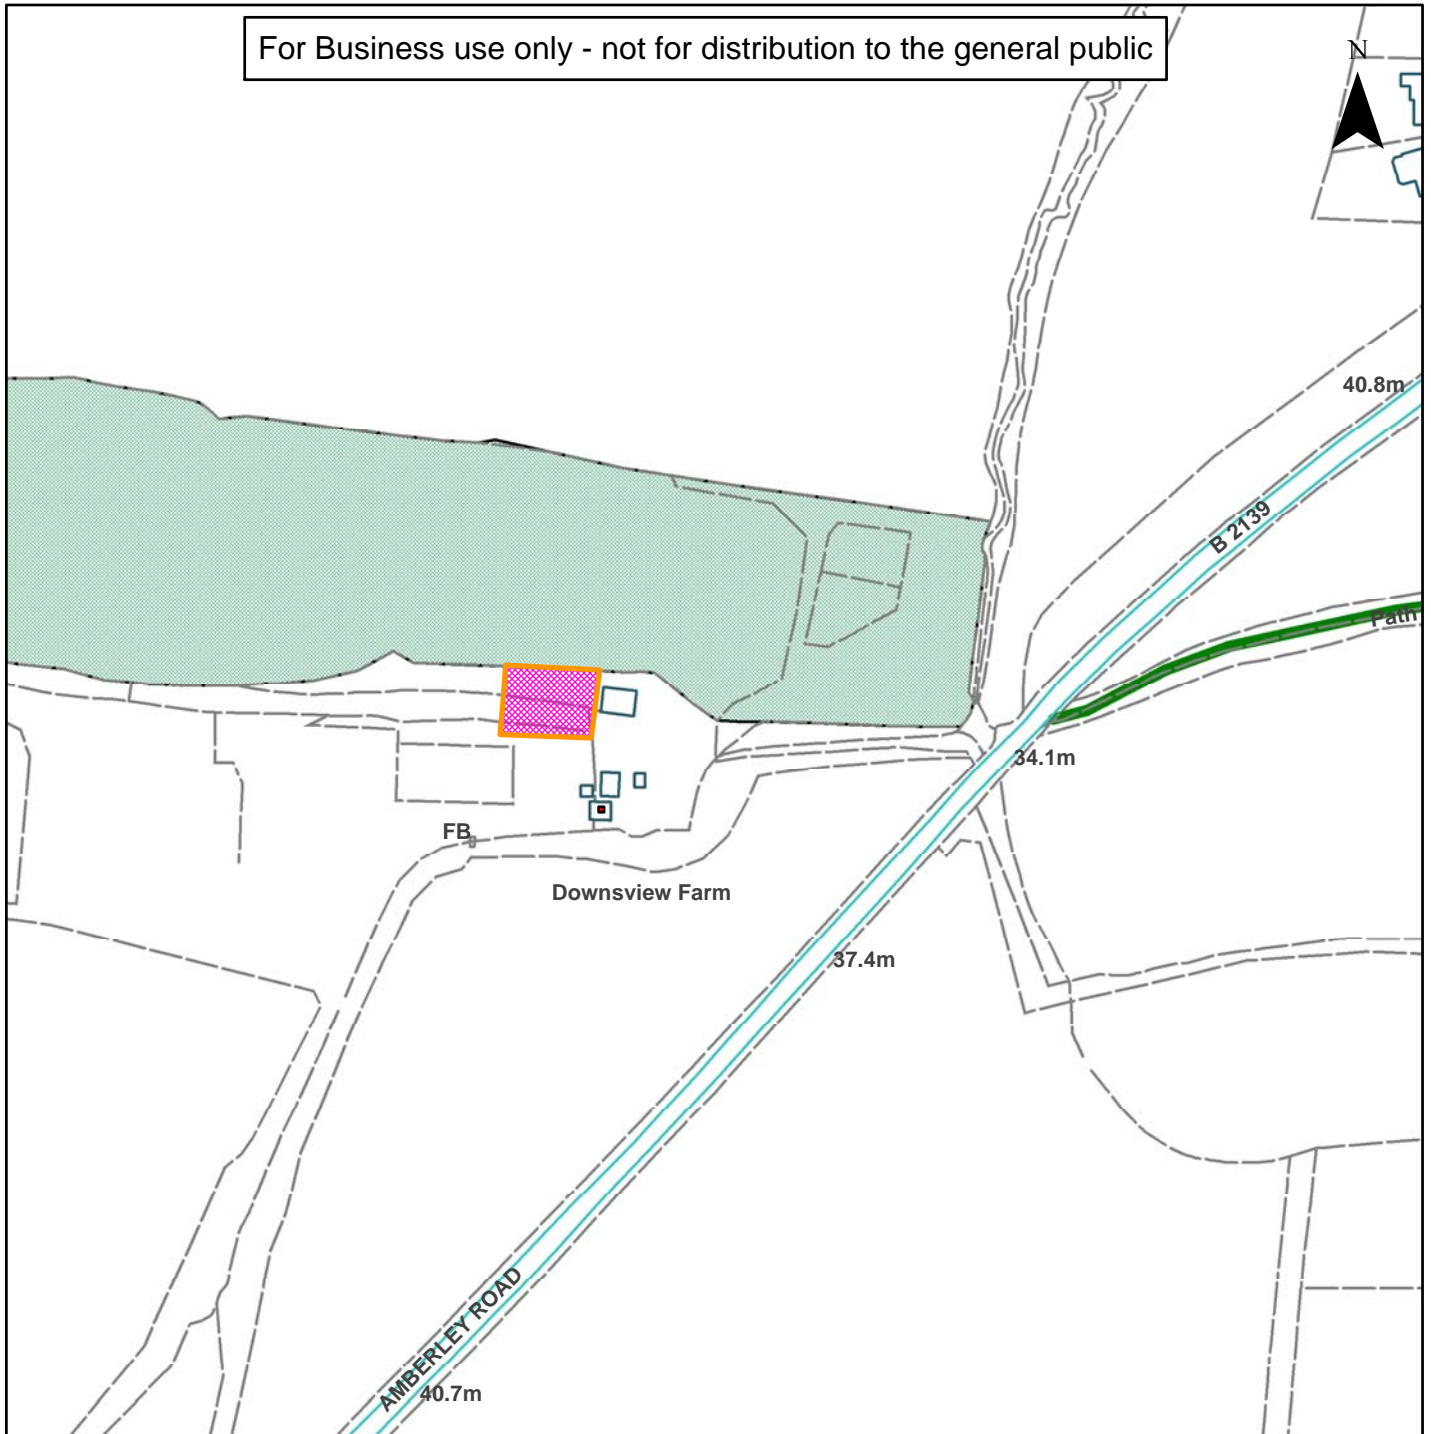

Not Set

For Business use only - not for distribution to the general public

Scale: 1:2,500

Reproduced from the Ordnance Survey map with permission of the Controller of Her Majesty's Stationery Office © Crown Copyright 2012.

Unauthorised reproduction infringes Crown Copyright and may lead to prosecution or civil proceedings.

Organisation	Horsham District Council
Department	
Comments	Not Set
Date	04/01/2018
MSA Number	100023865